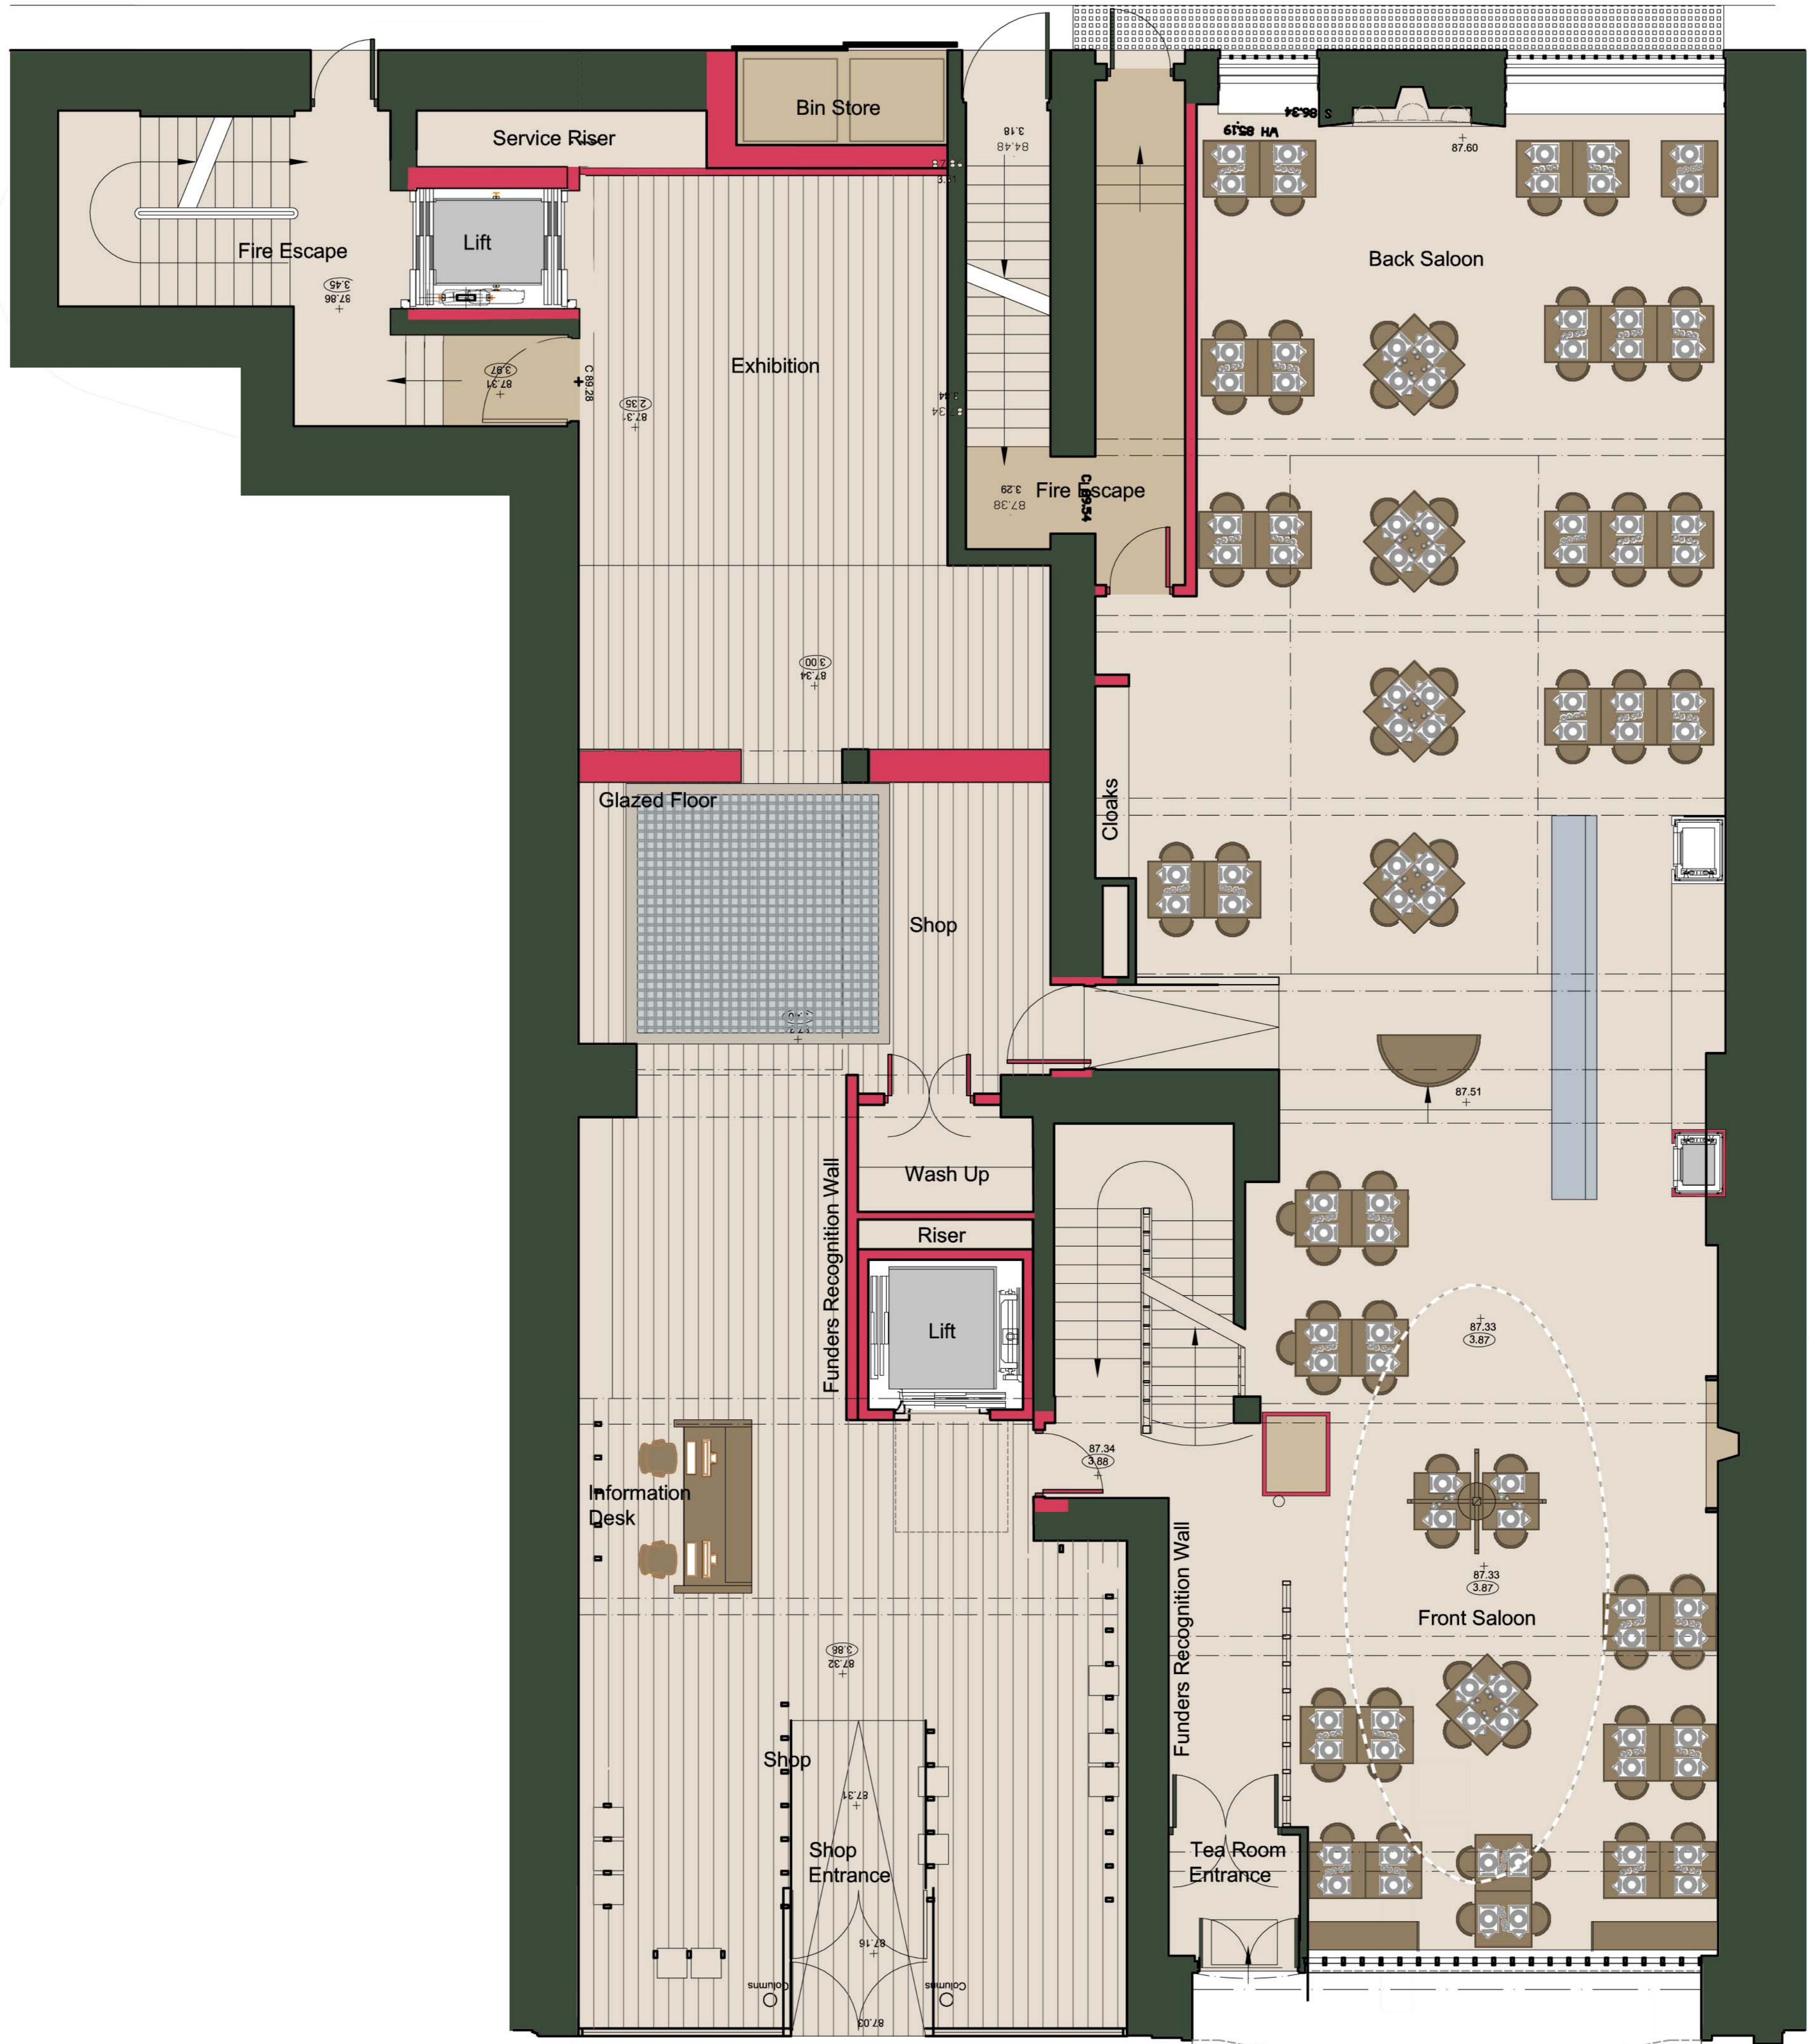

Willow Tea Rooms
Ground Floor Plan - Proposed
Simpson and Brown Architects

GROUND FLOOR PLAN